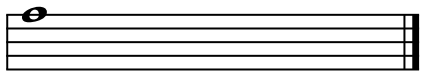

# DIMINISHED SCALE EX. 1

JEFF HACKWORTH ©2013

DIMINISHED SCALE EX.1

Musical staff 1: Treble clef, diminished scale starting on G4. The scale is: G4, A4, B4, C5, D5, E5, F5, G5. The notation shows the scale ascending and then descending with various accidentals.

Musical staff 2: Treble clef, diminished scale starting on A4. The scale is: A4, B4, C5, D5, E5, F5, G5, A5. The notation shows the scale ascending and then descending with various accidentals.

Musical staff 3: Treble clef, diminished scale starting on B4. The scale is: B4, C5, D5, E5, F5, G5, A5, B5. The notation shows the scale ascending and then descending with various accidentals.

Musical staff 4: Treble clef, a single note G4 with a sharp sign.